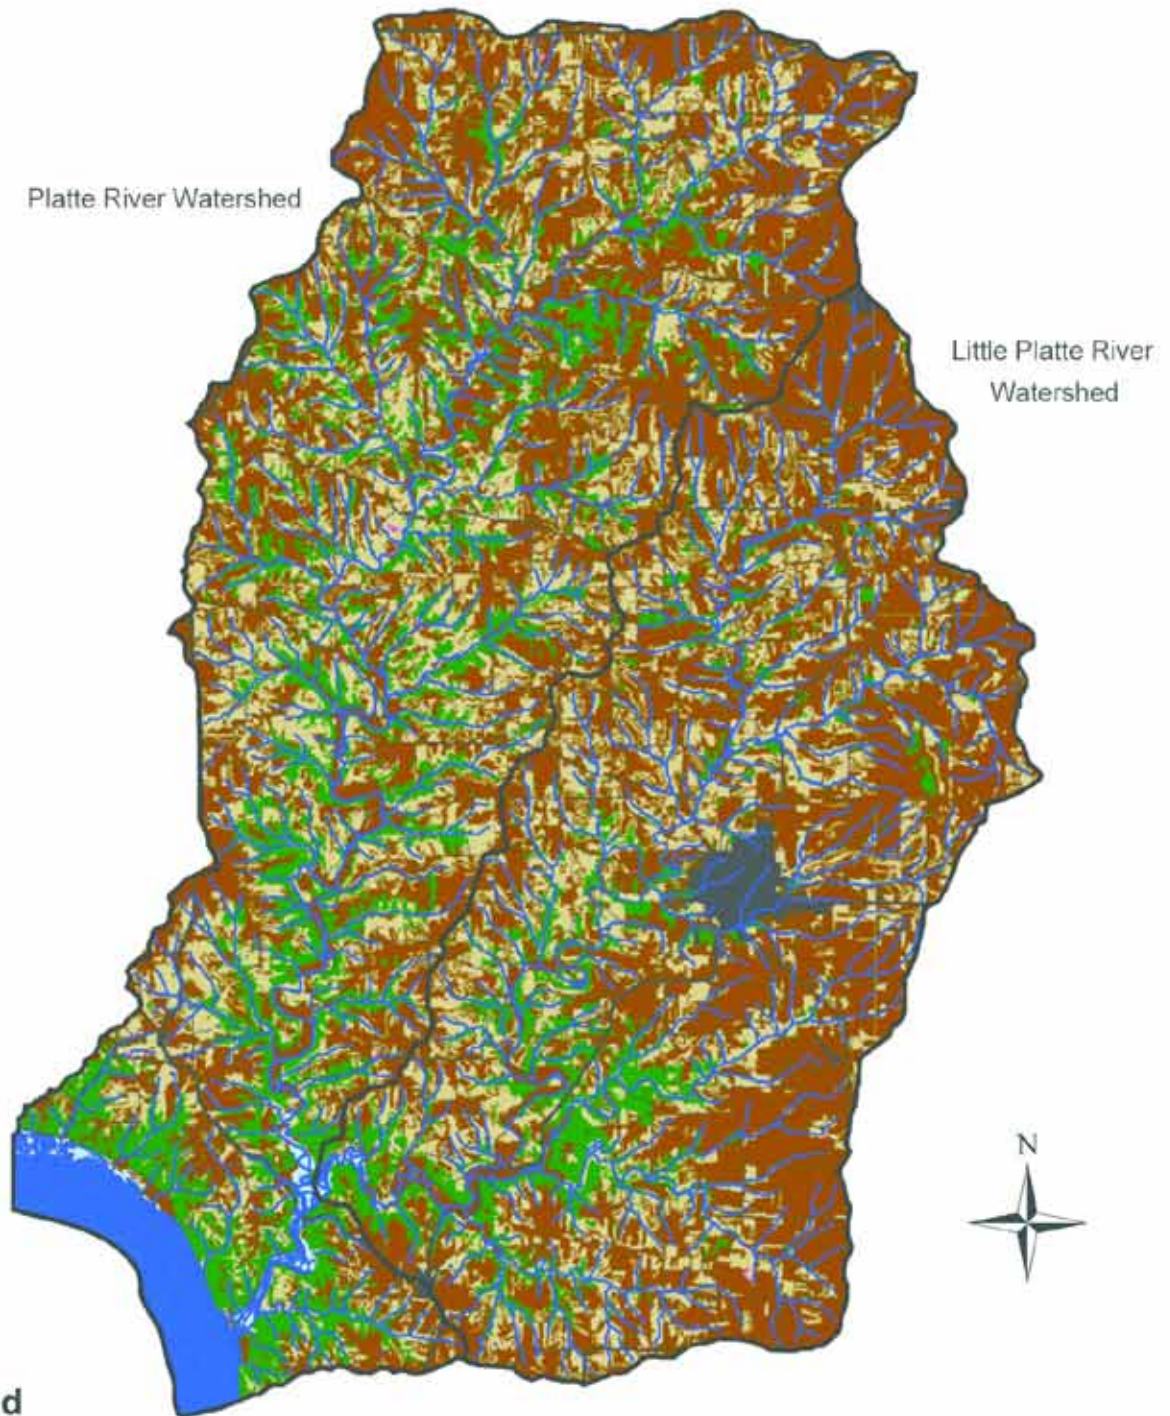

Landuse in the Platte River and Little Platte River Watersheds

Legend

 Watershed Boundary	 Shrub or Scrub
 Open Water	 Grassland
 Urban Development	 Pasture/Hay
 Barren	 Cultivated Crops
 Forest	 Wetlands

0 1,750 3,500 7,000 10,500 14,000 Meters