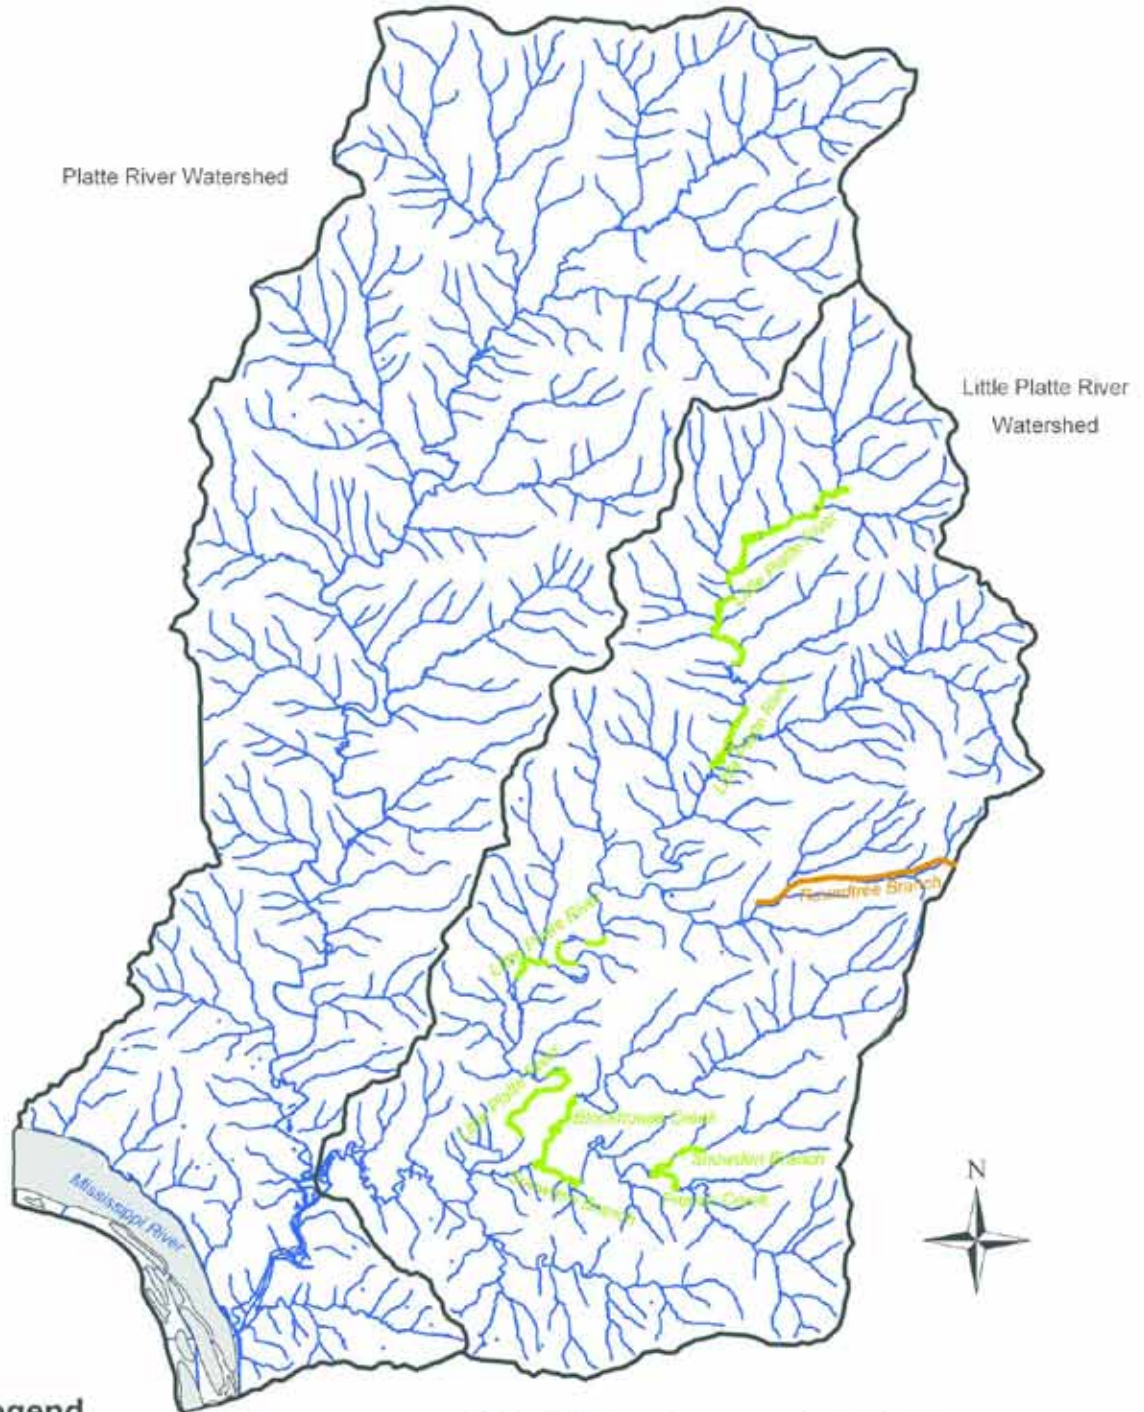

State and Federally Managed Lands in the Platte River and Little Platte River Watersheds

Legend

-  Federally Managed Lands
-  Wisconsin DNR Fisheries Management Area
-  Wisconsin DNR Park
-  Watershed Boundary
-  Streams and Rivers

5,400 2,700 0 5,400 Meters