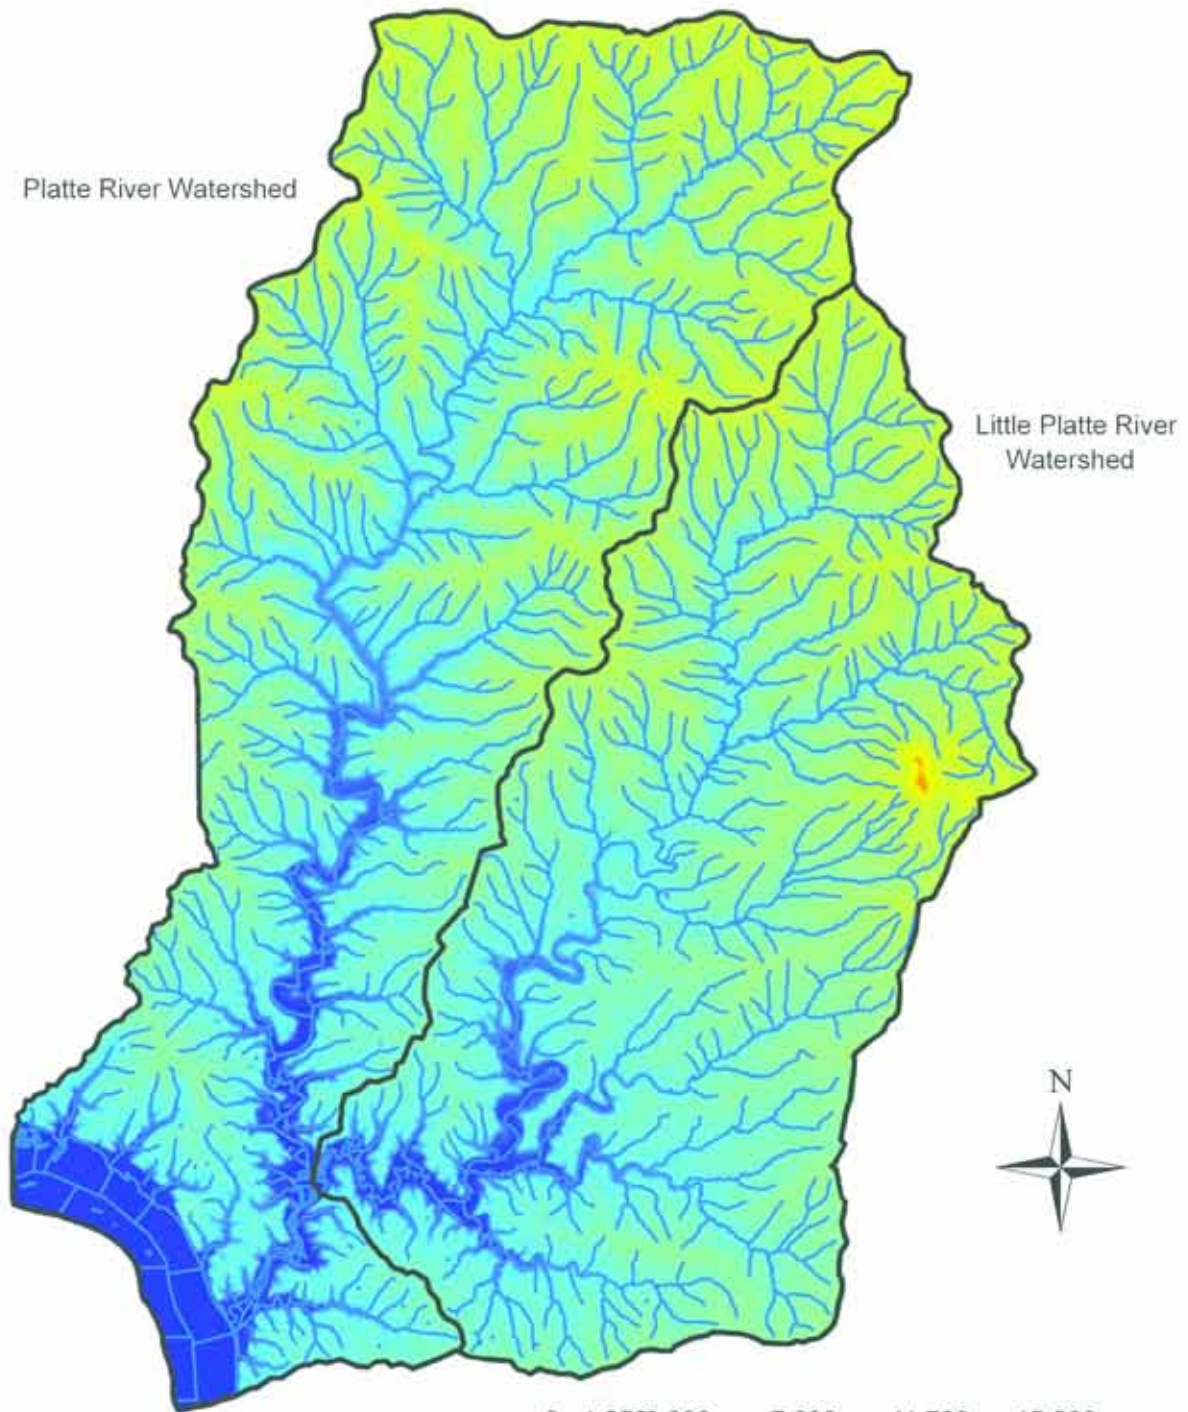

Elevation of the Platte River and Little Platte River Watersheds

Platte River Watershed

Little Platte River Watershed

0 1,950 3,900 7,800 11,700 15,600 Meters

Legend

- Streams and Rivers
- Watershed Boundary

Elevation